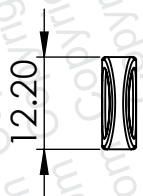

PRODUCT
Focus

CODE
FC

DIMENSIONS
mm

12.20

4.50

41